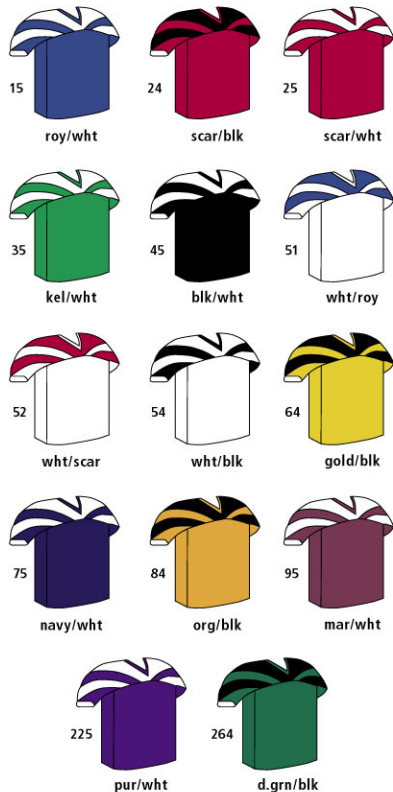

# ATLAS

**Y 1669** YOUTH LIST \$13.90  
**A 1659** ADULT LIST \$16.90

**Fabric:**  
 Medium Weight 100% Polyester  
 Patterned Jacquard

- Features:**
- Solid body with coordinating twin shoulder stripes
  - Unique angled drop-stripe fabric design
  - Color coordinated rib neck
  - Full athletic cut for competitive play
  - Reinforced construction

Youth S-L, Adult S-2XL  
 Add (2X-\$5)

# SUNBURST

**Y 1685** YOUTH LIST \$16.90  
**A 1675** ADULT LIST \$19.90

**Fabric:**  
 Medium Weight 100% Polyester  
 Patterned Jacquard

- Features:**
- Unique second color contrast panels on shoulders & arms
  - Custom knit neck trim
  - Full athletic cut for competitive play
  - Reinforced construction