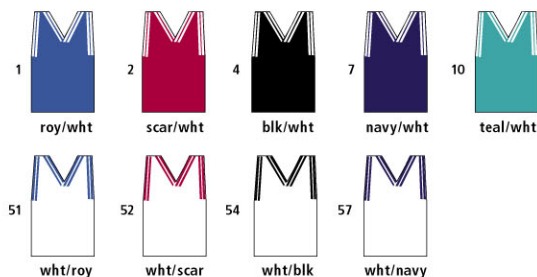

RITUAL WOMEN'S JERSEY

W 1446 WOMEN'S LIST \$22.90

Fabric:
Polyester Dazzle Cloth

- Features**
- Tailored women's cut
 - Contrasting two color neck & sleeve trim

S-2XL, Add (2X-\$5)

CYCLE WOMEN'S JERSEY

G 1460 GIRL'S LIST \$22.90

W 1444 WOMEN'S LIST \$24.90

Fabric:
Polyester Heavyweight Bright Dazzle Cloth

- Features:**
- Three-color design
 - Reinforced construction

Girl's S/M-L/XL, Women S-3XL
Add (2X-\$5, 3X-\$10)

DOUBLE STEAL JERSEY

Y 1263 YOUTH LIST \$22.90

A 1243 ADULT LIST \$24.90

Fabric:
Heavyweight Bright Polyester Dazzle Cloth

- Features:**
- Custom knit jacquard collar trim
 - Popular sleeveless cut
 - Coordinated shoulder piping
 - Reinforced construction

Youth S-L, Adult S-3XL
Add (2X-\$5, 3X-\$10)