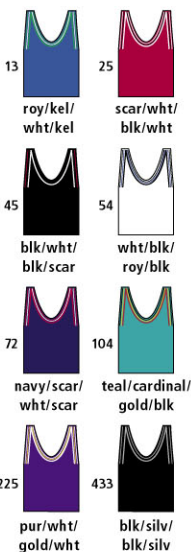

JERSEYS & SHORTS

1426
OLD SCHOOL
 JERSEY
 PG 112

NEW!
4458
DAZZLE
 SHORTS
 9" INSEAM
 PG 112

MAJOR TEAM COLORS JERSEY

Y 1412 YOUTH LIST \$15.90

A 1452 ADULT LIST \$18.90

Fabric:
 70 Denier Texturized Polyester Mesh

- Features:**
- Pro style athletic cut
 - Trimmed in popular team colors
 - Reinforced construction

Youth S–L, Adult S–3XL,
 Add (2X–\$5, 3X–\$10)

VALUE MESH TANK

Y 1415 YOUTH LIST \$9.90

A 1425 ADULT LIST \$11.90

Fabric:
 100% Nylon Mini Mesh

- Features:**
- Full cut length and body
 - Self trim
 - Reinforced construction

Youth S–L, Adult S–3XL,
 Add (2X–\$5, 3X–\$10)