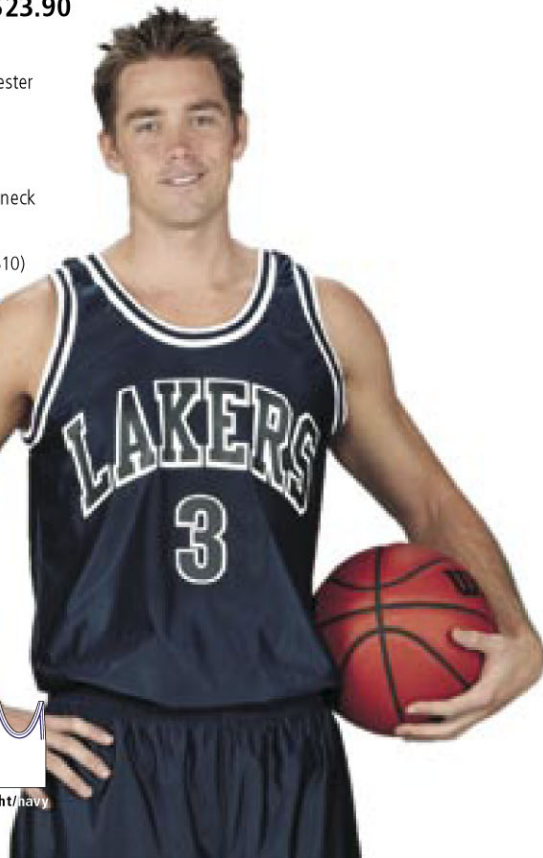

- Features:**
- Extra long and full with internal drawstring
 - Long rise short

Youth S-L, Adult S-3XL, Add (2X-\$5, 3X-\$10)

OLD SCHOOL JERSEY

A 1426 ADULT LIST \$23.90

Fabric:
Heavyweight Bright Polyester Dazzle Cloth

- Features:**
- Pro-style athletic cut
 - Contrasting two-color neck & sleeve trim

S-3XL, Add (2X-\$5, 3X-\$10)

DUNK JERSEY

Y 1418 YOUTH LIST \$14.90

Fabric:
Heavyweight Bright Polyester Dazzle Cloth

- Features:**
- Pro style athletic cut
 - Self trim
 - Reinforced construction