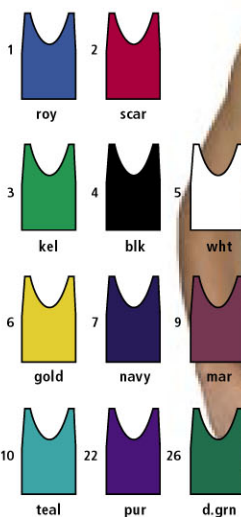

- Features:**
- Extra long and full with internal drawstring
 - Long rise short

Youth S-L, Adult S-3XL, Add (2X-\$5, 3X-\$10)

OLD SCHOOL JERSEY

A 1426 ADULT LIST \$23.90

Fabric:
Heavyweight Bright Polyester Dazzle Cloth

- Features:**
- Pro-style athletic cut
 - Contrasting two-color neck & sleeve trim

S-3XL, Add (2X-\$5, 3X-\$10)

DUNK JERSEY

Y 1418 YOUTH LIST \$14.90

Fabric:
Heavyweight Bright Polyester Dazzle Cloth

- Features:**
- Pro style athletic cut
 - Self trim
 - Reinforced construction

Youth S-L, Adult S-3XL
Add (2X-\$5, 3X-\$10)

A 1428 ADULT LIST \$17.90