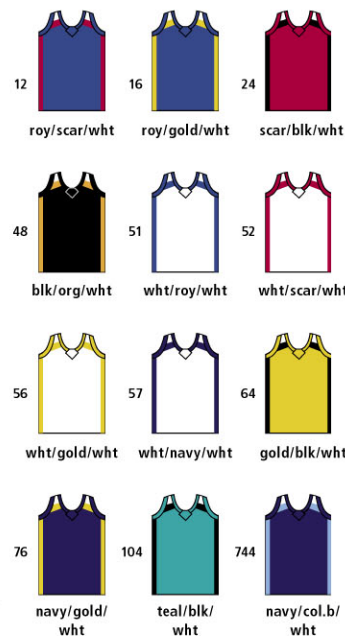

REBOUNDER SERIES JERSEY

W 1440 WOMEN'S LIST \$27.90

A 1450 ADULT LIST \$28.90

Fabric:
Polyester Dazzle Cloth Body

- Features:**
- Diamond Cut neck insert for mascot/logo customization
 - Two & three color design
 - Full cut length & body
 - Reinforced construction

Women's Unique Feature:
• Wide shoulder design

Adult S-3XL, Add (2X-\$5, 3X-\$10)
Women's S-2XL, Add (2X-\$5)

REBOUNDER SERIES SHOOTING SHIRT & WARM-PANTS

FEATURING EZ-FLOW LEG ZIPPERS

SHOOTING SHIRT

A 1420 ADULT LIST \$29.90

Fabric:
Polyester Dazzle Cloth

- Features:**
- Diamond cut neck insert for mascot/logo customization
 - Full cut length and body
 - Contrasting angled dazzle inserts
 - Reinforced construction

S-3XL,
Add (2X-\$5, 3X-\$10)

S-3XL, Add (2X-\$6, 3X-\$12)

WOMEN'S JERSEY: S(34-36), M(36-38), L(38-40), XL(40-42), 2XL(42-44)
ADULT JERSEY: S(34-36), M(38-40), L(42-44), XL(46-48), 2XL(50-52), 3XL(54-56)
ADULT PANT: S(28-30), M(32-34), L(36-38), XL(40-42), 2XL(44-46), 3XL(48-50)