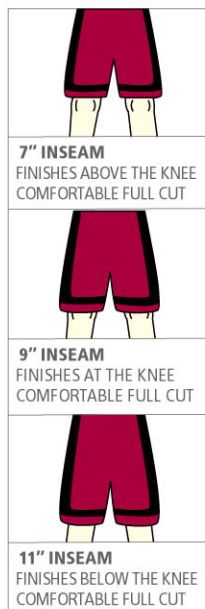

INSEAM CHART

Available In:
Youth & Women's Jersey
7" & 9" Shorts

YOUTH JERSEY: S(26-28), M(30-32), L(34-36) WOMEN'S JERSEY: S(34-36), M(36-38), L(38-40), XL(40-42), 2XL(42-44)
ADULT JERSEY: S(34-36), M(38-40), L(42-44), XL(46-48), 2XL(50-52), 3XL(54-56) YOUTH SHORT: S(20-22), M(24-26), L(28-30)
ADULT 7" & 9" SHORT: S(28-30), M(32-34), L(36-38), XL(40-42), 2XL(44-46), 3XL(48-50) ADULT 11" SHORT: XS(24-26), S(28-30), M(32-34), L(36-38), XL(40-42), 2XL(44-46), 3XL(48-50)