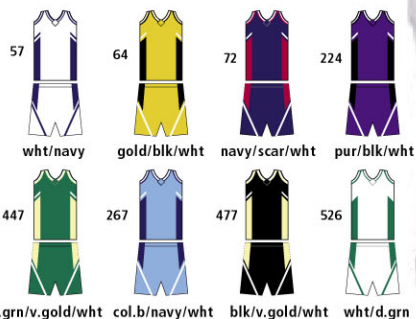

Youth S-L, Adult S-3XL  
Add (2X-\$6, 3X-\$12)  
Women's S-2XL, Add (2X-\$6)

## SHORTS

YOUR CHOICE OF  
7", 9" OR 11" INSEAM

**7" INSEAM SHORTS**  
**Y 4462** YOUTH LIST \$21.90

**A 4452** ADULT LIST \$23.90

**9" INSEAM SHORTS**  
**A 4490** ADULT LIST \$24.90

**11" INSEAM SHORTS**  
**A 4472** ADULT LIST \$25.90

**Fabric:**  
Polyester Dazzle Cloth

- Features:**
- Long full cut with internal drawstring
  - Contrasting angled piping
  - Vibrant two & three color designs

Youth S-L, Adult 7" and 9" Inseam S-3XL  
Add (2X-\$6, 3X-\$12), Adult 11" Inseam XS-3XL,  
Add (2X-\$6, 3X-\$12)

# EDGE SERIES CAP SLEEVE JERSEY

**W 1449** WOMEN'S LIST \$27.90

**A 1477** ADULT LIST \$28.90

**Fabric:**  
Polyester Dazzle Cloth

- Features:**
- Diamond Cut neck inset for mascot / logo customization
  - Full cut length and body
  - Popular cap sleeve style
  - Contrasting angled piping
  - Vibrant two & three color designs
  - Home & away colors
  - Reinforced construction