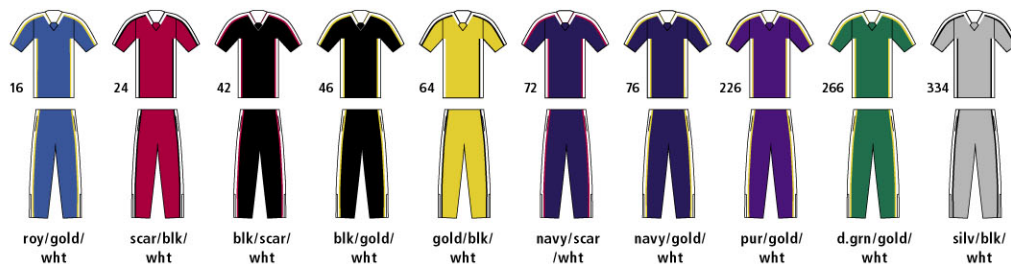

Youth S-L
Women's S-2XL, Add (2X-\$5)
Adult S-3XL, Add (2X-\$5, 3X-\$10)

DRIVE SERIES SHOOTING SHIRT & WARM-UP PANTS

FEATURING EZ-FLOW LEG ZIPPERS

SHOOTING SHIRT

A 1479 ADULT LIST
\$29.90

Fabric:
Polyester Dazzle Cloth

- Features:**
- Diamond Cut neck inset for mascot/logo customization
 - Full cut length & body
 - Contrasting body length piping
 - Three color design

S-3XL, Add (2X-\$5, 3X-\$10)

WARM-UP PANTS

A 3426 ADULT LIST
\$40.90

Fabric:
Polyester Dazzle Cloth

- Features:**
- Long full cut with elastic waist & drawstring
 - Two deep front pockets
 - Full body length piping
 - Wide tooth EZ flow zippers at leg bottoms
 - Three color design
 - Inseam from 29" to 34"

S-3XL, Add (2X-\$6, 3X-\$12)

Discontinued:
Available While Supplies Last

YOUTH JERSEY: S(26-28), M(30-32), L(34-36) WOMEN'S JERSEY: S(34-36), M(36-38), L(38-40), XL(40-42), 2XL(42-44)
ADULT JERSEY: S(34-36), M(38-40), L(42-44), XL(46-48), 2XL(50-52), 3XL(54-56)
ADULT PANT: S(28-30), M(32-34), L(36-38), XL(40-42), 2XL(44-46), 3XL(48-50)