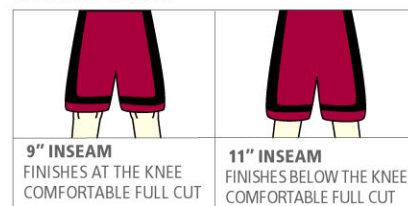

MESH REVERSIBLE WOMEN'S TANK

G 1413 GIRL'S LIST \$13.90
W 1442 WOMEN'S LIST \$15.90

Fabric:
 100% Nylon Mini Mesh – Two Ply

- Features:**
- Tailored women's neck & armholes
 - Opens on bottom for easy lettering
 - Reinforced construction

- Features:**
- Full cut length & body
 - Reverses to white with colored side piping
 - Bottom opens for easy letterability
 - Reinforced construction

Youth S–L, Women's S–2XL
 Adult S–4XL
 Add (2X–\$5, 3X–\$10, 4X–\$15)

SHORTS

YOUR CHOICE OF 9" OR 11" INSEAM (ADULTS)
 7" INSEAM FOR YOUTH ONLY

7" INSEAM SHORTS
Y 4484 YOUTH LIST \$22.90

9" INSEAM SHORTS
A 4497 ADULT LIST \$23.90

11" INSEAM SHORTS
A 4494 ADULT LIST \$24.90

Fabric:
 Polyester Dazzle Cloth

- Features:**
- Oversized long full cut
 - Contrast color side panels & matching trim
 - Shorts do not reverse
 - Reinforced construction

Youth S–L, Adult S–3XL
 Add (2X–\$5, 3X–\$10)

INSEAM CHART

GIRL'S JERSEY: S/M(30–32), L/XL(32–34) WOMEN'S JERSEY: S(34–36), M(36–38), L(38–40), XL(40–42), 2XL(42–44)
 YOUTH JERSEY: S(26–28), M(30–32), L(34–36) ADULT JERSEY: S(34–36), M(38–40), L(42–44), XL(46–48), 2XL(50–52), 3XL(54–56)
 YOUTH SHORT: S(20–22), M(24–26), L(28–30) ADULT 9" SHORT: S(28–30), M(32–34), L(36–38), XL(40–42), 2XL(44–46), 3XL(48–50)
 ADULT 11" SHORT: XS(24–26), S(28–30), M(32–34), L(36–38), XL(40–42), 2XL(44–46), 3XL(48–50)