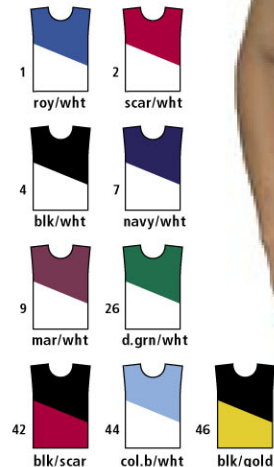

# MESH REVERSIBLE

31 COLOR COMBINATIONS IN STOCK

**Y 1414** YOUTH LIST \$12.90  
**A 1424** ADULT LIST \$15.90

- Fabric:**  
100% Nylon Mini Mesh – Two Ply
- Features:**
- Extra long body length
  - Available In 31 color combinations
  - Opens on bottom for easy lettering
- Youth S–L, Adult S–4XL  
 Add (2X–\$5, X–\$10, 4X–\$15)

## REVERSIBLE WIDE SHOULDER MESH

**Y 1480** YOUTH LIST \$14.90  
**A 1470** ADULT LIST \$17.90

- Fabric:**  
100% Nylon Mini Mesh – Two Ply
- Features:**
- Wide Shoulder Design
  - Opens On Bottom For Easy Lettering
  - Full Cut Length & Body
  - Reinforced Construction
- Youth S–L, Adult S–3XL  
 Add (2X–\$5, 3X–\$10)

## REVERSIBLE MESH CREW NECK

**Y 1614** YOUTH LIST \$19.90  
**A 1624** ADULT LIST \$21.90

- Fabric:**  
100% Nylon Mini Mesh – Two Ply
- Features:**
- Extra long body length
  - Versatile, two color design
- Youth S–L, Adult S–3XL,  
 Add (2X–\$5, 3X–\$10)