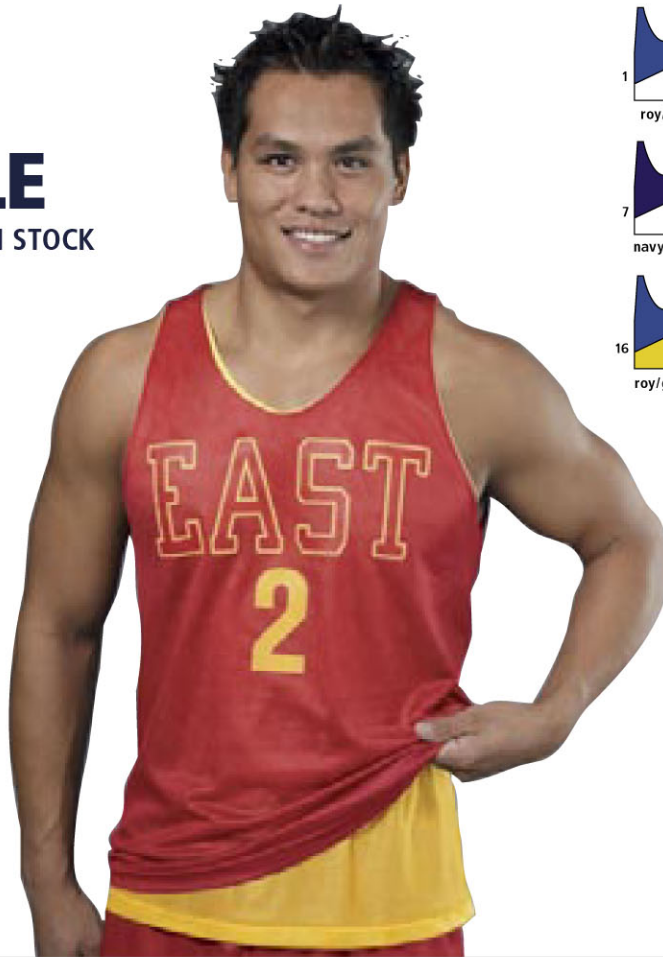

# MESH REVERSIBLE

31 COLOR COMBINATIONS IN STOCK

**Y 1414** YOUTH LIST \$12.90  
**A 1424** ADULT LIST \$15.90

- Fabric:**  
100% Nylon Mini Mesh – Two Ply
- Features:**
- Extra long body length
  - Available In 31 color combinations
  - Opens on bottom for easy lettering
- Youth S–L, Adult S–4XL  
 Add (2X–\$5, X–\$10, 4X–\$15)

## REVERSIBLE WIDE SHOULDER MESH

**Y 1480** YOUTH LIST \$14.90  
**A 1470** ADULT LIST \$17.90

- Fabric:**  
100% Nylon Mini Mesh – Two Ply
- Features:**
- Wide Shoulder Design
  - Opens On Bottom For Easy Lettering
  - Full Cut Length & Body
  - Reinforced Construction
- Youth S–L, Adult S–3XL  
 Add (2X–\$5, 3X–\$10)

## REVERSIBLE MESH CREW NECK

**Y 1614** YOUTH LIST \$19.90  
**A 1624** ADULT LIST \$21.90

- Fabric:**  
100% Nylon Mini Mesh – Two Ply
- Features:**
- Extra long body length
  - Versatile, two color design
- Youth S–L, Adult S–3XL,  
 Add (2X–\$5, 3X–\$10)