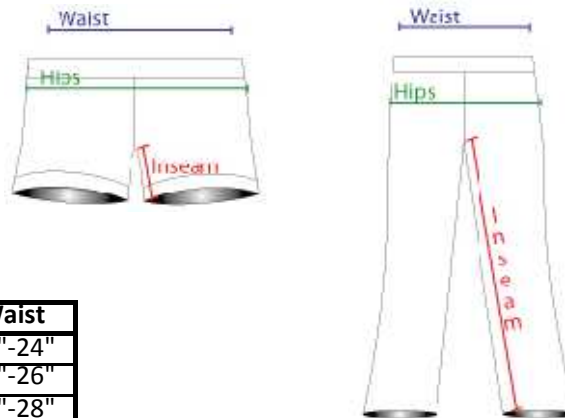

Youth

Size	Chest	Waist	Pant
			Inseam
YXS	22"-23"	19"-20"	22"-24"
YS	24"-26"	21"-22"	23"-26"
YM	27"-29"	23"-24"	26"-28"
YL	30"-32"	25"-26"	28"-30"
YXL	32"-34"	27"-28"	28"-30"

All American Cheerleading

Standard Size Chart

Polyester Low Rise Pants and Shorts

Ladies

Size	Waist	Hips	Pant Inseam	Short Inseam
AXS	22"-23"	30"-31"	29"	3.5"
AS	24"-25"	32"-33"	30"	3.5"
AM	26"-27"	34"-35"	31"	3.5"
AL	28"-29"	36"-37"	32"	3.5"
AXL	30"-31"	38"-39"	33"	4"
A2XL	32"-33"	40"-41"	33"	4.5"
A3XL	34"-35"	42"-43"	33"	5"
A4XL	36"-37"	44"-45"	33"	5"

Youth

Size	Waist	Hips	Pant Inseam	Short Inseam
YXS	19"-20"	24"-25"	22"	3.25"
YS	21"-22"	26"-27"	24"	3.5"
YM	23"-24"	28"-29"	26"	3.5"
YL	25"-26"	30"-31"	28"	4.5"
YXL	27"-28"	32"-33"	30"	4.5"

Briefs Youth