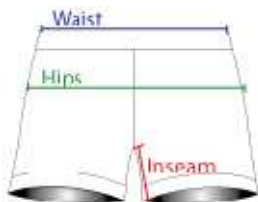

Shorts

Size	
YS	6-8
YM	10-12
YL	14-16
AS	JR. 1-3
AM	JR. 5-7
AL	JR. 9-11
AXL	JR 13-25