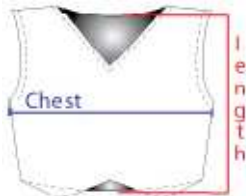

Poly front ribbed poly back

Youth Shell Crop Tops

Size	Chest	Back
Y2XS	20"-22"	10"
YXS	22"-24"	10"
YS	24"-26"	10"
YM	26"-28"	11"
YL	28"-30"	12"
YXL	30"-32"	12"
Y2XL	32"-34"	12"
Y3XL	34"-36"	13"
Y4XL	36"-38"	14"
Y5XL	38"-40"	14"