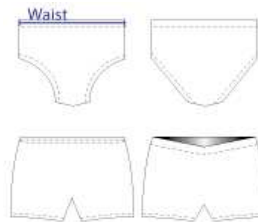

Briefs Adult

Size	Waist
AS	23"-24"
AM	25"-26"
AL	27"-28"
AXL	29"-30"
A2XL	31"-32"
A3XL	33"-34"
A4XL	35"-36"
A5XL	37"-38"
A6XL	39"-30"