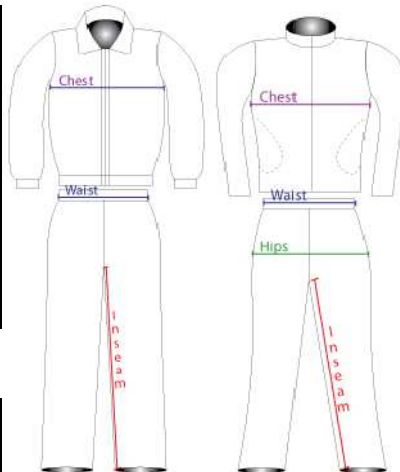

Youth Shell Top

Size	Chest	Back Length
Y2XS	20"-22"	15"
YXS	22"-24"	15"
YS	24"-26"	16"
YM	26"-28"	17"
YL	28"-30"	18"
YXL	30"-32"	18"
Y2XL	32"-34"	18"
Y3XL	34"-36"	19"
Y4XL	36"-38"	20"

Adult Crop Tops

Size	Chest	Back Length
A2XS	26"-28"	12"
AXS	28"-30"	12"
AS	30"-32"	12"
AM	32"-34"	13"
AL	34"-36"	13"
AXL	36"-38"	14"
A2XL	38"-40"	14"
A3XL	40"-42"	15"
A4XL	42"-44"	15"
A5XL	44"-46"	15"

All Lycra or Ribbed Knit

Youth Shell Crop Tops

Size	Chest	Back Length
Y2XS	20"-22"	10"
YXS	22"-24"	10"
YS	24"-26"	10"
YM	26"-28"	11"
YL	28"-30"	12"
YXL	30"-32"	12"
Y2XL	32"-34"	12"
Y3XL	34"-36"	13"
Y4XL	36"-38"	14"
Y5XL	38"-40"	14"

Polyester and Nylon Warm-ups

Ladies

Size	Chest	Waist	Pant
			Inseam
AS	30"-32"	24"-26"	29"-31"
AM	33"-35"	27"-29"	29"-31"
AL	36"-38"	30"-32"	30"-32"
AXL	39"-41"	33"-35"	30"-32"
A2XL	42"-44"	36"-38"	32"-34"
A3XL	45"-47"	39"-41"	32"-34"
A4XL	48"-50"	42"-44"	32"-34"

Polyester and Nylon Warm-ups

Mens

Size	Chest	Waist	Pant
			Inseam
MAXS	32"-33"	24"-26"	30"
MAS	34"-35"	27"-29"	31"
MAM	36"-37"	30"-33"	32"
MAL	38"-39"	34"-47"	33"
MAXL	40"-41"	38"-41"	34"
MA2XL	42"-43"	42"-45"	34"
MA3XL	44"-45"	46"-49"	34"